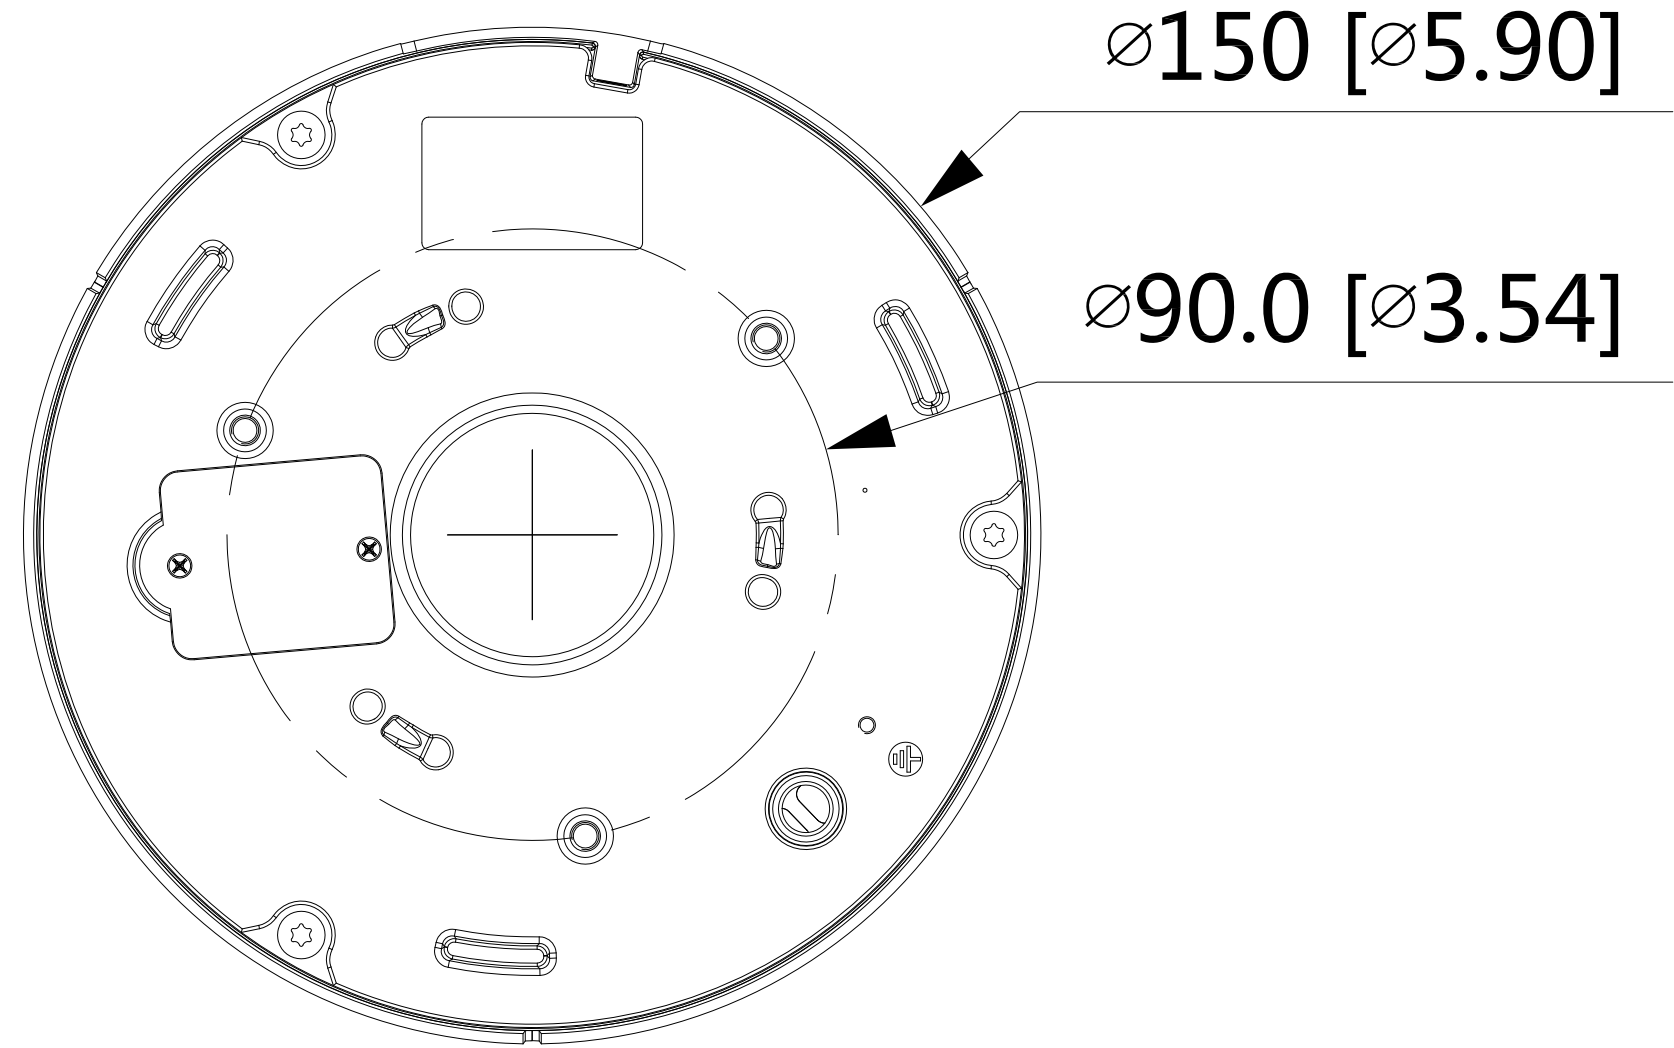

59.7 [2.35]

Ceiling Mount	Hang Mount	Wall Mount
	PFB300C+PFA100	PFB300S+PFA100
