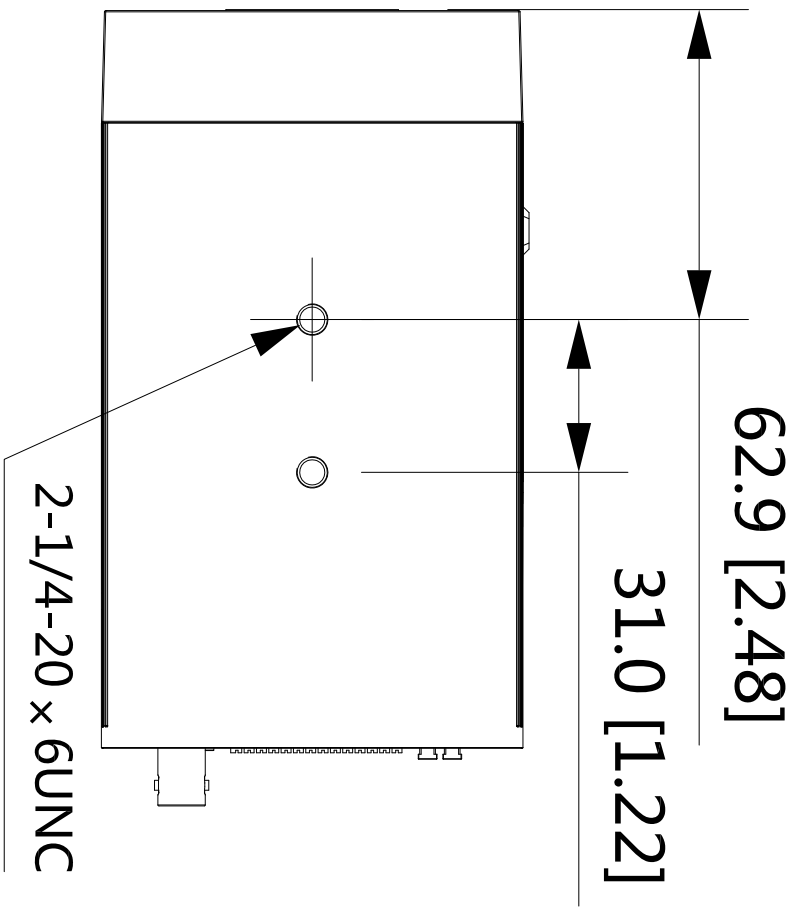

78.4 [3.09]

161.6 [6.36]

149.9 [5.9]

1/4-20 x 6UNC

74.0 [2.91]

86.8 [3.42]

62.9 [2.48]

31.0 [1.22]

2-1/4-20 x 6UNC

Wall Mount/Ceiling/Plane mount

PFB110W

Wall Mount

PFB121W