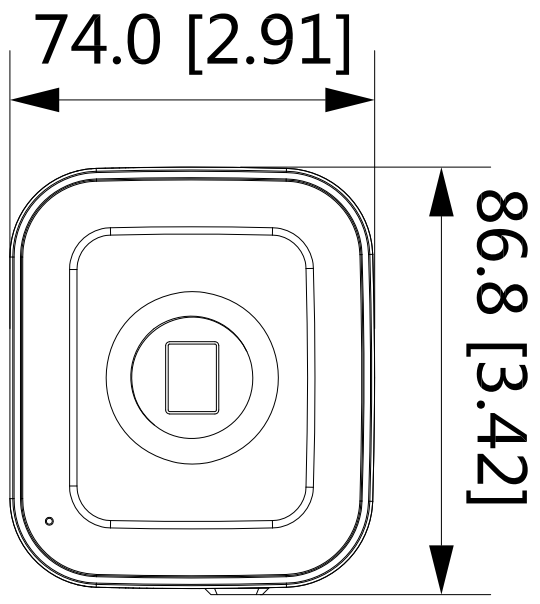

78.4 [3.09]

161.6 [6.36]

149.9 [5.9]

1/4-20 x 6UNC

74.0 [2.91]

86.8 [3.42]

62.9 [2.48]

31.0 [1.22]

2-1/4-20 x 6UNC

Wall Mount/Ceiling/Plane mount

PFB110W

Wall Mount

PFB121W