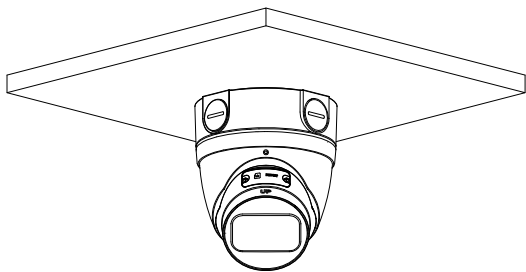

Junction Mount

PFA130-E

**Wall Mount**

PFB203W

**Ceiling Mount**

PFA106+PFB220C

**Pole Mount**

PFB203W+PFA152-E

108.3 [4.26]

∅122.0 [∅4.80]

3-4.5 [∅0.18]

∅84.0 [∅3.31]