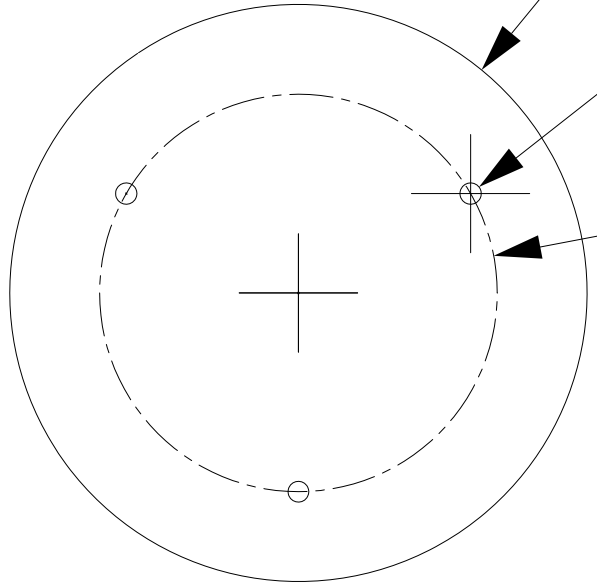

Junction Mount

PFA130-E

**Wall Mount**

PFB203W

**Ceiling Mount**

PFA106+PFB220C

**Pole Mount**

PFB203W+PFA152-E

108.3 [4.26]

∅122.0 [∅4.80]

3-4.5 [∅0.18]

∅84.0 [∅3.31]