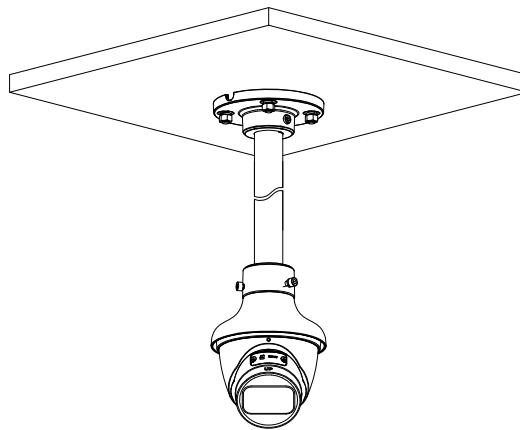

Junction Mount

PFA130-E

**Wall Mount**

PFB203W

**Ceiling Mount**

PFA106+PFB220C

**Pole Mount**

PFB203W+PFA152-E

108.3 [4.26]

∅122.0 [∅4.80]

3-4.5 [∅0.18]

∅84.0 [∅3.31]