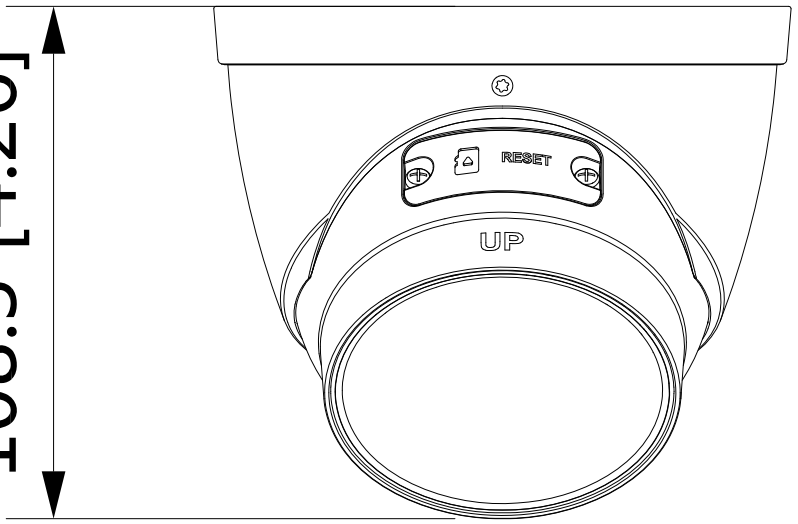

Junction Mount

PFA130-E

**Wall Mount**

PFB203W

**Ceiling Mount**

PFA106+PFB220C

**Pole Mount**

PFB203W+PFA152-E

108.3 [4.26]

∅122.0 [∅4.80]

3-4.5 [∅0.18]

∅84.0 [∅3.31]