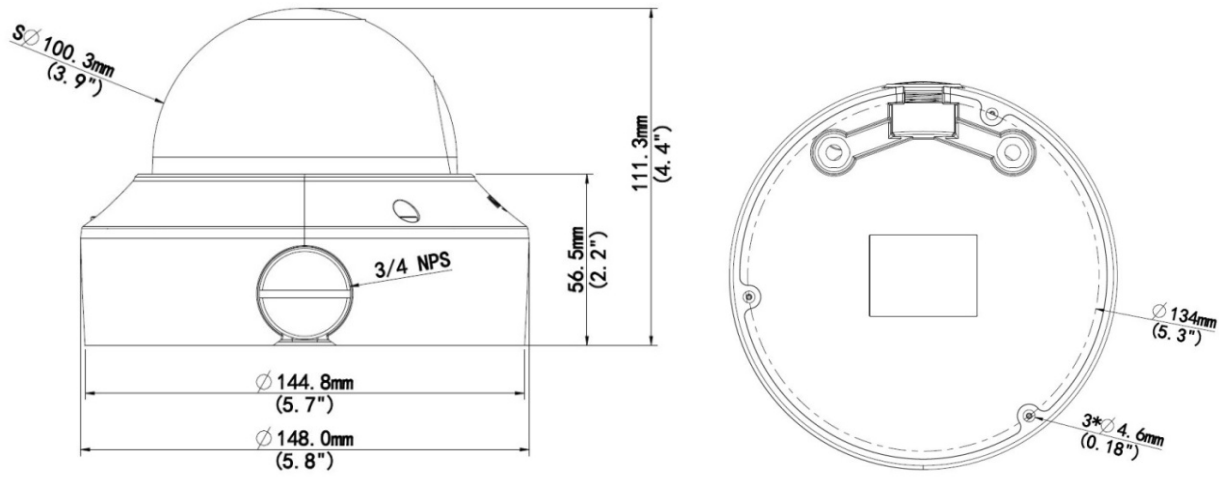

Dimensions

Zhejiang Uniview Technologies Co., Ltd.

Building No.10, Wanlun Science Park, Jiangling Road 88, Binjiang District, Hangzhou, Zhejiang, China (310051)

Email: overseasbusiness@uniview.com; globalsupport@uniview.com

<http://www.uniview.com>

©2017-2018 Zhejiang Uniview Technologies Co., Ltd. All rights reserved.

*Product specifications and availability are subject to change without notice.