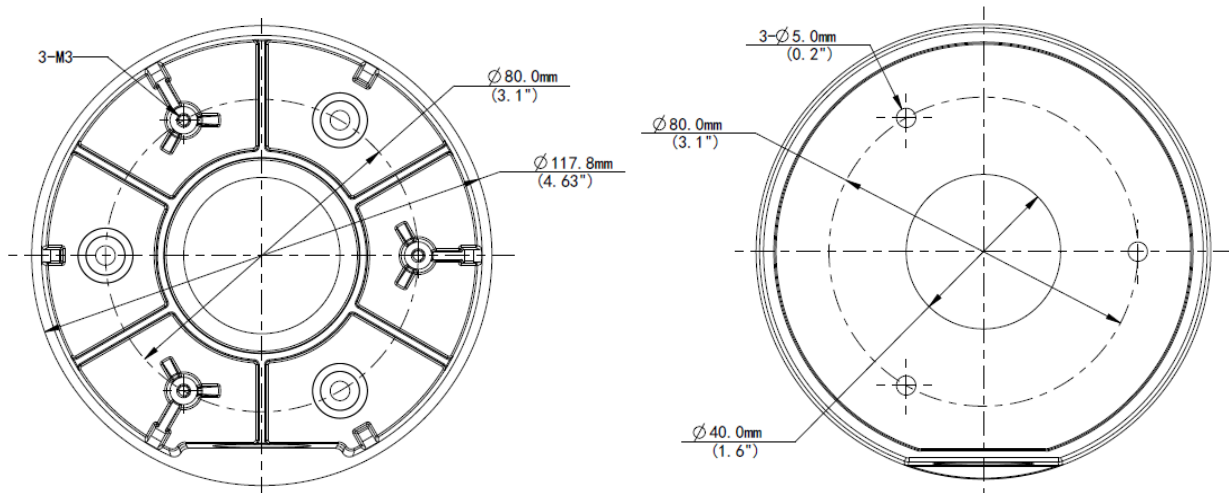

## Specifications

Bracket	TR-JB03-F-IN
Use Environment	Indoor and outdoor;
Dimensions	Φ117.8mmx36.0mm(Φ4.63" x 1.41")
Weight	0.18kg(0.39lb)
Material	Aluminum alloy
Application	Lite series mini fixed dome camera

## Dimension

## Installation instructions

Label	Instructions
A	It's suitable for the IPC36 Lite series mini fixed dome camera