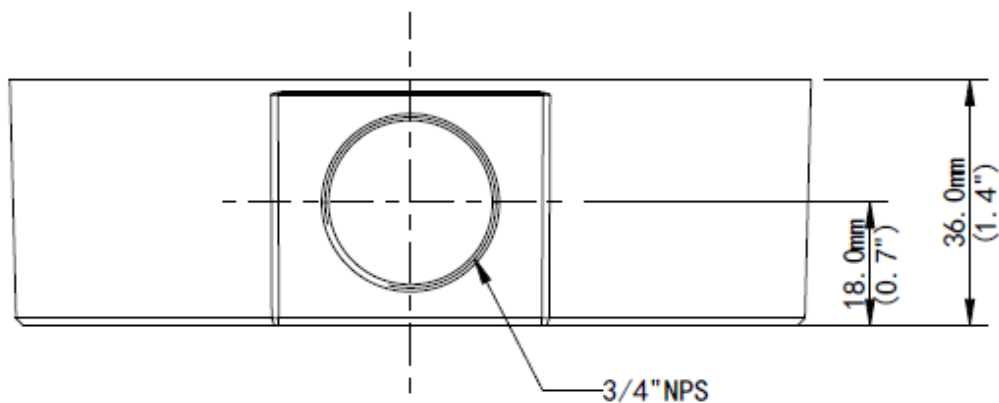

## Specifications

Bracket	TR-JB03-F-IN
Use Environment	Indoor and outdoor;
Dimensions	Φ117.8mmx36.0mm(Φ4.63" x 1.41")
Weight	0.18kg(0.39lb)
Material	Aluminum alloy
Application	Lite series mini fixed dome camera

## Dimension

## Installation instructions

Label	Instructions
A	It's suitable for the IPC36 Lite series mini fixed dome camera