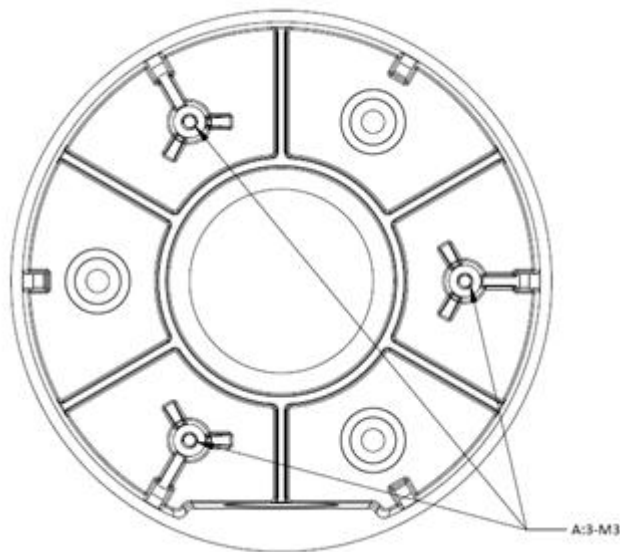

# Mini Fixed Dome Junction Box

TR-JB03-F-IN

## Specifications

Bracket	TR-JB03-F-IN
Use Environment	Indoor and outdoor;
Dimensions	Φ117.8mmx36.0mm(Φ4.63" x 1.41")
Weight	0.18kg(0.39lb)
Material	Aluminum alloy
Application	Lite series mini fixed dome camera

## Dimension

## Installation instructions

Label	Instructions
A	It's suitable for the IPC36 Lite series mini fixed dome camera