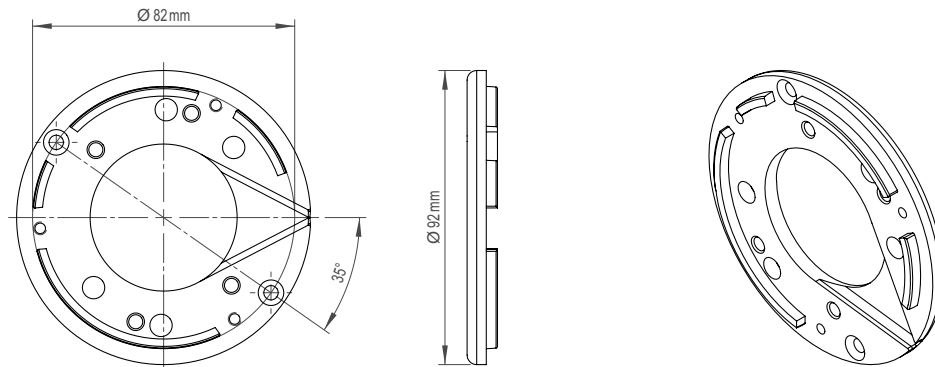

Hybrid High Definition Camera, 1.3 MP, 720p/30, H.264,
Wide Dynamic Range, PoE, Compact Dome Housing

DDF4220HDV-IM

DDF4220HDV-SM

Mounting ring for DDF4220HDV-SM (compatible with flush-mounted sockets according to DIN 49073)