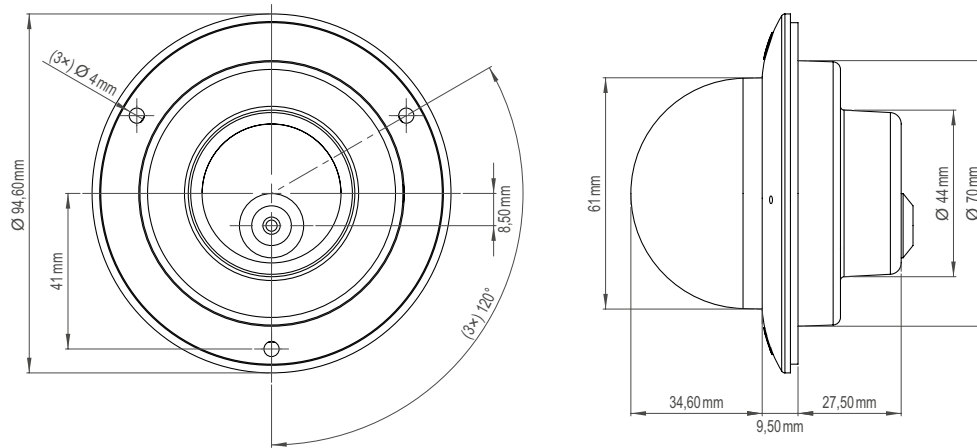

Electrical Data	
Voltage supply	12 V DC ±10% PoE (Class 0)
PoE standard	IEEE 802.3af
Power consumption	2.9 W typical (max. 4.0 W)

Mechanical Data	In-ceiling Variant	Surface Variant
Dimensions	Approx. Ø 95 × H 72 mm (Ø 3.72 × H 2.82 inches)	Approx. Ø 93 × H 66 mm (Ø 3.64 × H 2.58 inches)
Weight	Approx. 450 g (0.99 lb)	Approx. 740 g (1.63 lb)
Adjustment	PPL ball joint (Push, Point & Lock for easy alignment)	
Bubble	Clear	
Vandal-resistant	Yes	
IK protection	IK10 (up to 20 joules)	
IP rating	--	IP66
Color	Black with white housing ring	White

Hybrid High Definition Camera, 1.3 MP, 720p/30, H.264,
Wide Dynamic Range, PoE, Compact Dome Housing

DDF4220HDV-IM

DDF4220HDV-SM

Mounting ring for DDF4220HDV-SM (compatible with flush-mounted sockets according to DIN 49073)