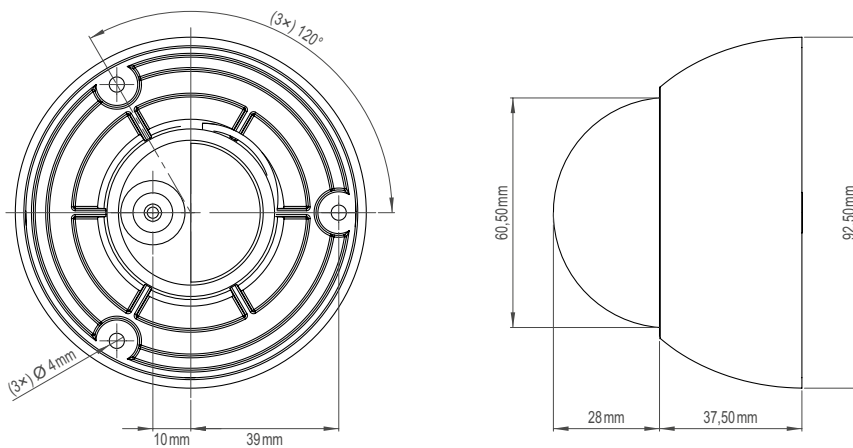

DDF4220HDV-SM