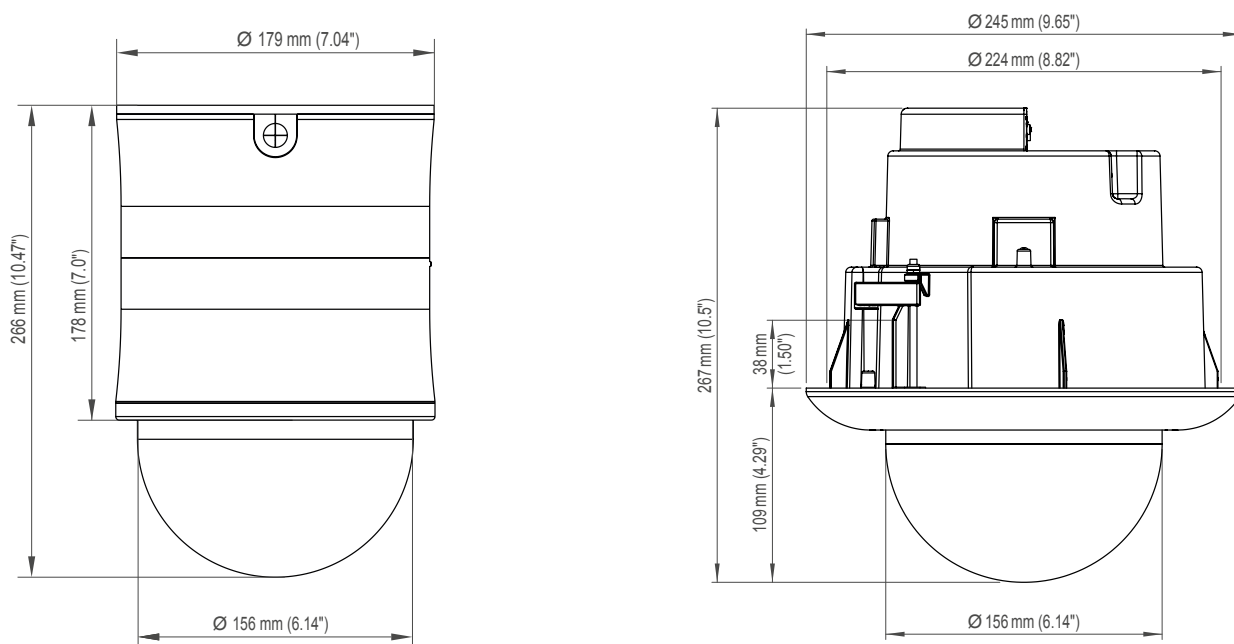

DDZ4200HD Camera Series

High Definition Camera, 2 MP, 1080p/30, H.264, Day/Night (ICR),
Pan/Tilt/Zoom with 20x/30x Optical Zoom, PoE+, Dome Housing

Dallmeier electronic GmbH & Co.KG | Bahnhofstr. 16, 93047 Regensburg, Germany | +49 941 8700-0 | dallmeier.com

All trademarks identified by * are registered trademarks of Dallmeier electronic GmbH & Co.KG.

Specifications subject to change without notice. Errors and misprints excepted. Pictures may differ from the actual product.