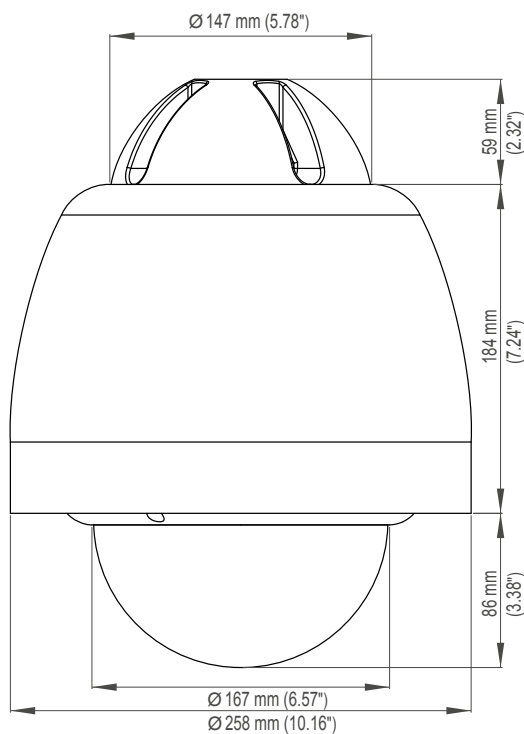

DDZ4200HD Camera Series

High Definition Camera, 2 MP, 1080p/30, H.264, Day/Night (ICR),
Pan/Tilt/Zoom with 20x/30x Optical Zoom, PoE+, Dome Housing

Dallmeier electronic GmbH & Co.KG | Bahnhofstr. 16, 93047 Regensburg, Germany | +49 941 8700-0 | dallmeier.com

All trademarks identified by * are registered trademarks of Dallmeier electronic GmbH & Co.KG.

Specifications subject to change without notice. Errors and misprints excepted. Pictures may differ from the actual product.