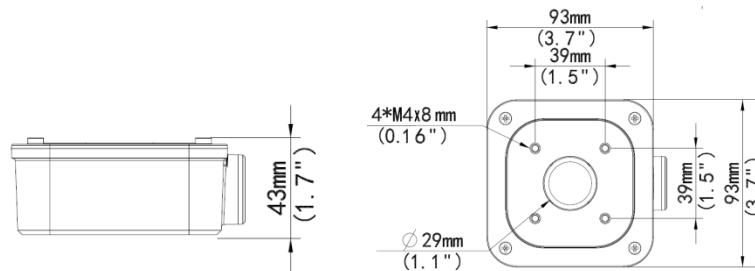

Dimensions

Zhejiang Uniview Technologies Co.,Ltd.

South Tower, Building 10, Wanlun Science Park, 88 Jiangling Road, Hangzhou, P.R.China 310051

Email: overseasbusiness@uniview.com; globalsupport@uniview.com

<http://www.uniview.com>

©2015 Zhejiang Uniview Technologies Co.,Ltd. All rights reserved.

*Product specifications and availability are subject to change without notice.